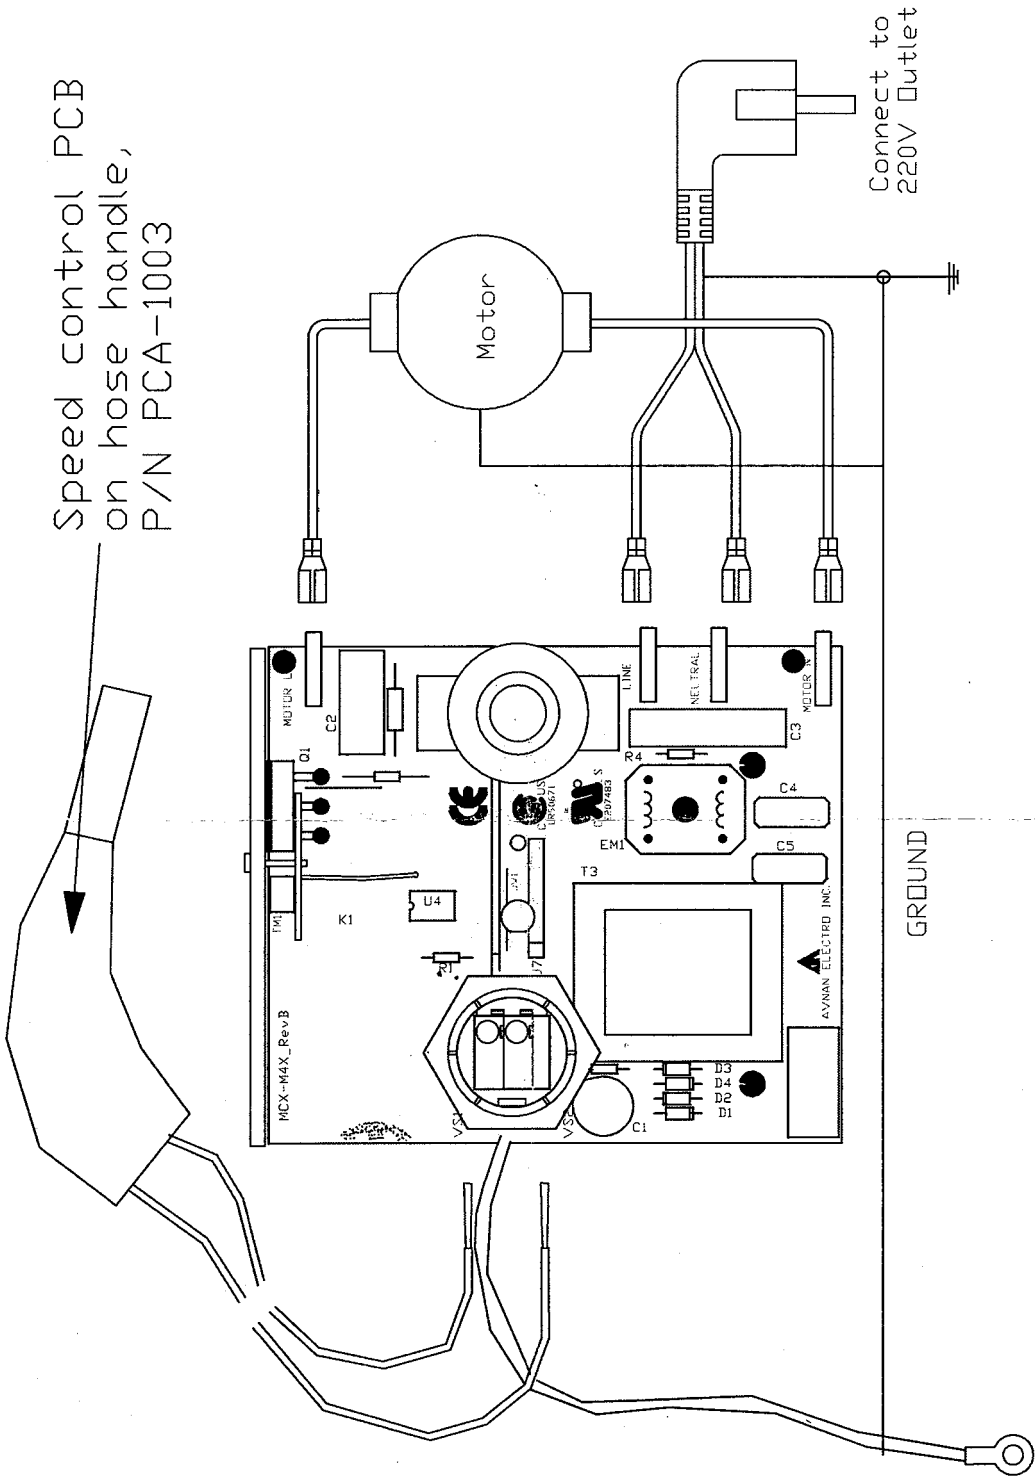

Speed control PCB
on hose handle,
P/N PCA-1003

Product/Product:	ELERE122	Description:	MODULE 220V OUTLET
------------------	----------	--------------	--------------------