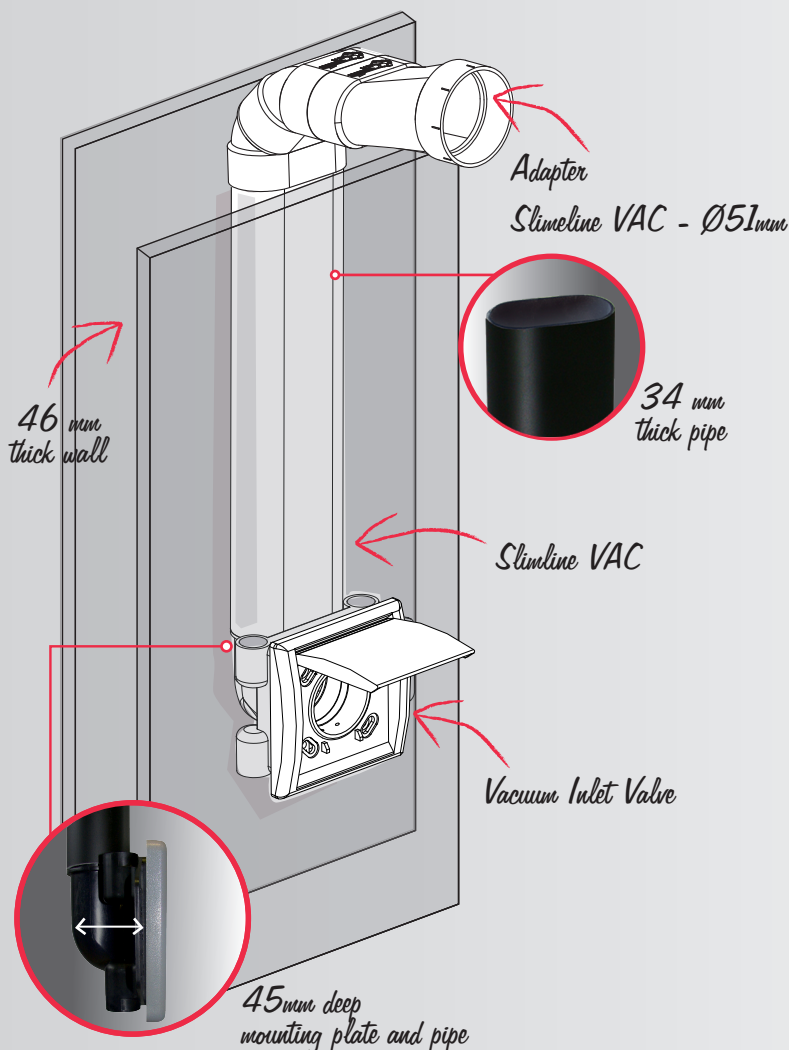

The slimmest central vacuum pipe on the market

With Slimline vac a lack of space is no longer a problem!

WHAT IS SLIMLINE VAC?

It's central vacuum pipe system conceived and developed by SACH to allow the installation of a central vacuum system where there is insufficient space to install standard diameter central vacuum pipe.

WHERE CAN YOU INSTALL IT?

SLIMLINE VAC can be installed in complete lengths wherever space is at a premium. Within plasterboard walls, fitted furniture, small spaces behind furniture, under the floor... Slimline is ideal for anywhere where there's a shortage of space.