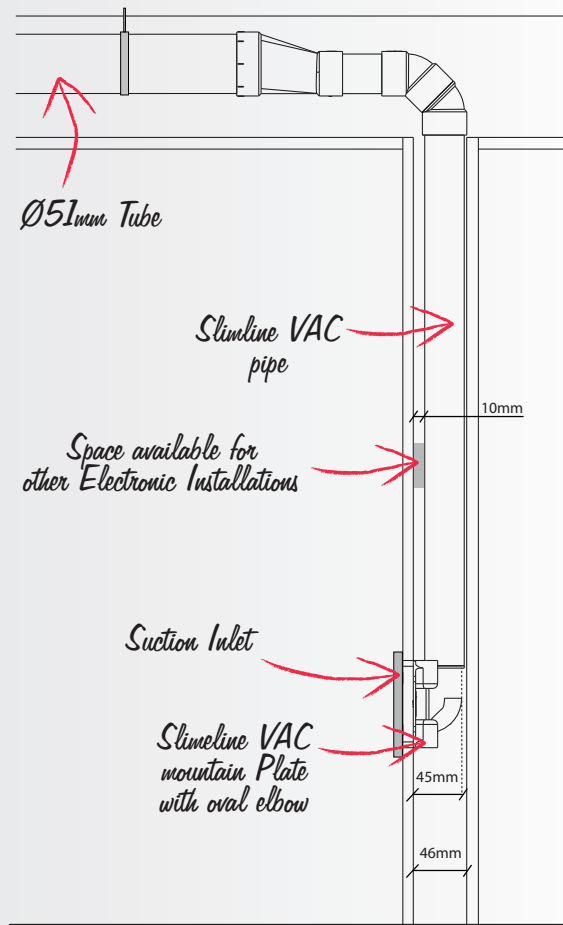

The slimmest central vacuum pipe on the market

With Slimline vac a lack of space is no longer a problem!

WHAT IS SLIMLINE VAC?

It's central vacuum pipe system conceived and developed by SACH to allow the installation of a central vacuum system where there is insufficient space to install standard diameter central vacuum pipe.

WHERE CAN YOU INSTALL IT?

SLIMLINE VAC can be installed in complete lengths wherever space is at a premium. Within plasterboard walls, fitted furniture, small spaces behind furniture, under the floor... Slimline is ideal for anywhere where there's a shortage of space.